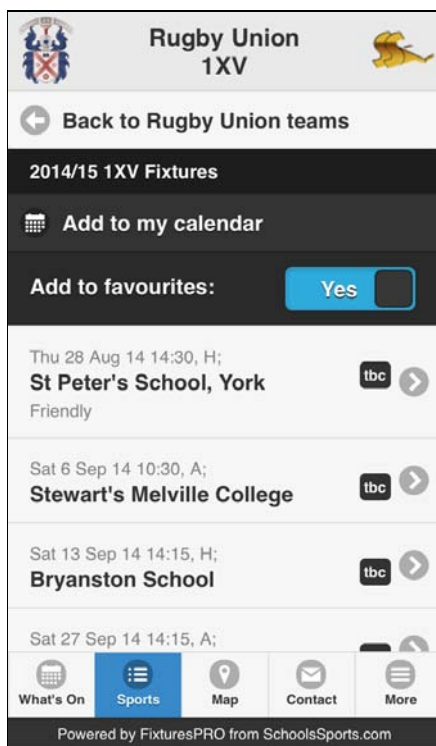

Choose a sport then select the team you are interested in. This brings you to the Fixture List for that team.