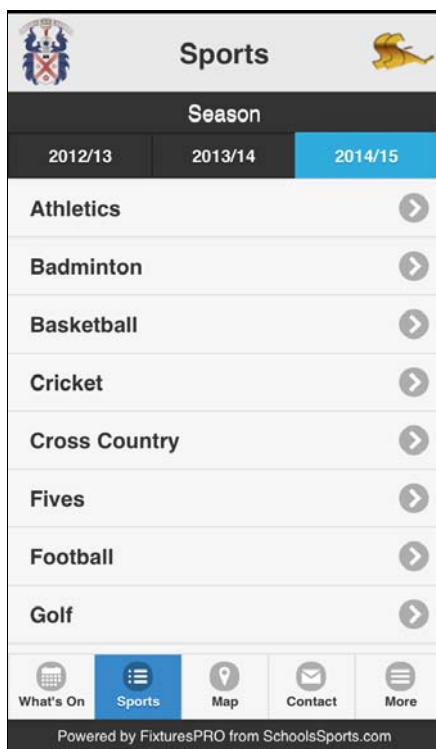

RGS WORCESTER

PROsport Web App for Mobile Phones

When you visit the sports website on a mobile phone you will be taken to the **Mobile Web App**. The Mobile Web App is specifically designed for phone users and the small screens found on mobile phones. You can save the Mobile Web App as an icon to your mobile device's home screen for ease and it will operate and behave like a mobile app.

sport.rgsw.org.uk

SCREENS

This is the HOME SCREEN. Here you will find What's On today, with a helpful date picker at the top.

Clicking on SPORTS brings up a list of sports played at the School with a season picker at the top - Clicking on a sport will link through to team lists and fixture lists.

Here is the Fixture details page. This shows match results and additional information you might need, including the team sheet, map location, the playing record versus the opponent and information about your opponent's performance during the current season.

Next is the Sports Map. By clicking on this icon you can access the schools playing campus.