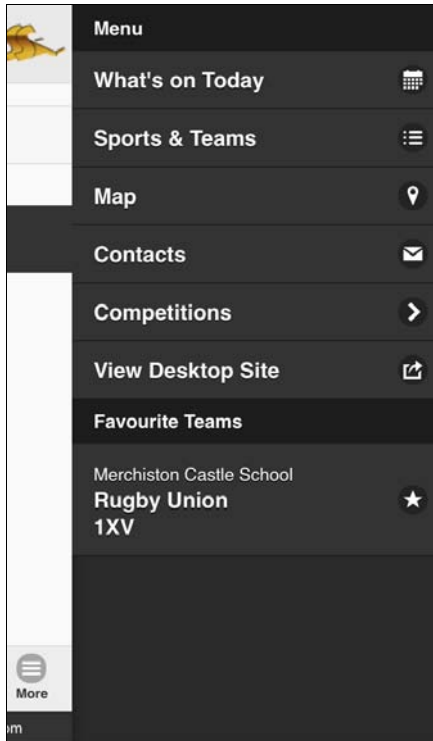

Here is the Fixture details page. This shows match results and additional information you might need, including the team sheet, map location, the playing record versus the opponent and information about your opponent's performance during the current season.