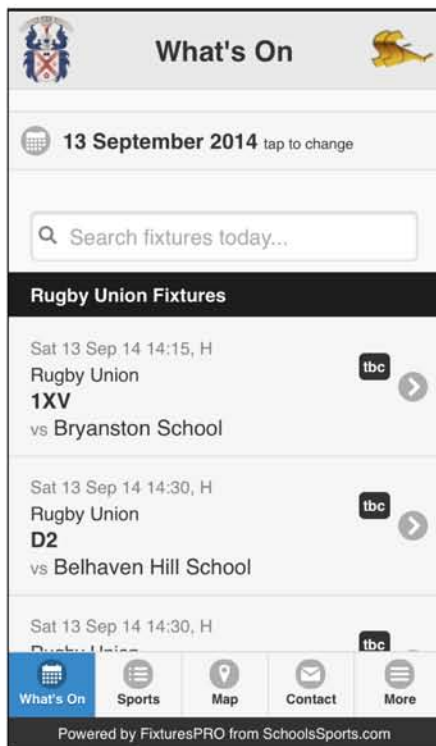

RGS WORCESTER

PROsport Web App for Mobile Phones

When you visit the sports website on a mobile phone you will be taken to the **Mobile Web App**. The Mobile Web App is specifically designed for phone users and the small screens found on mobile phones. You can save the Mobile Web App as an icon to your mobile device's home screen for ease and it will operate and behave like a mobile app.

sport.rgsw.org.uk

SCREENS

This is the HOME SCREEN. Here you will find What's On today, with a helpful date picker at the top.

Clicking on SPORTS brings up a list of sports played at the School with a season picker at the top - Clicking on a sport will link through to team lists and fixture lists.