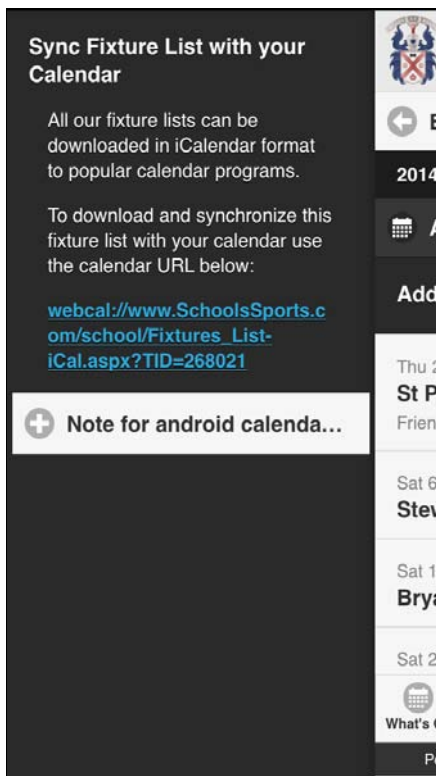

You might also want to click “Add to favourites”. This will save the team into the Apps main menu making it easy to return to the fixture list in the future. Click on MORE from the menu to access your favourites.